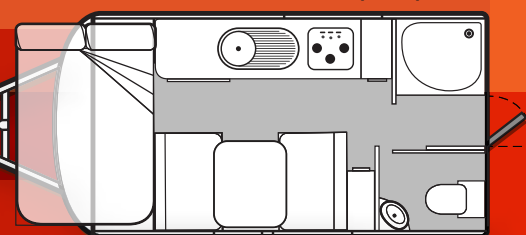

Golf Savannah Maxxi 390 Pop Top Specifications

Golf Savannah Maxxi 390 Pop Top

	Exterior Body Length	Garage Length	Travel Height	Interior Height	Width (Awning)*	Ball Weight	Tare Weight

P/T 3900mm 5670mm 2650mm 2040mm 2415mm 105kg 1300kg

H/T 3900mm 5670mm 2650mm 2040mm 2415mm 105kg 1300kg

*Includes awning width

Golf Savannah 501-1 Pop Top/Hard Top Specifications

	Exterior Body Length	Garage Length	Travel Height	Interior Height	Width (Awning)*	Ball Weight	Tare Weight

P/T 5010mm 6900mm 2560mm 2040mm 2415mm 165kg 1665kg

H/T 5010mm 6900mm 3000mm 1945mm 2490mm 190kg 1760kg

*Includes awning width