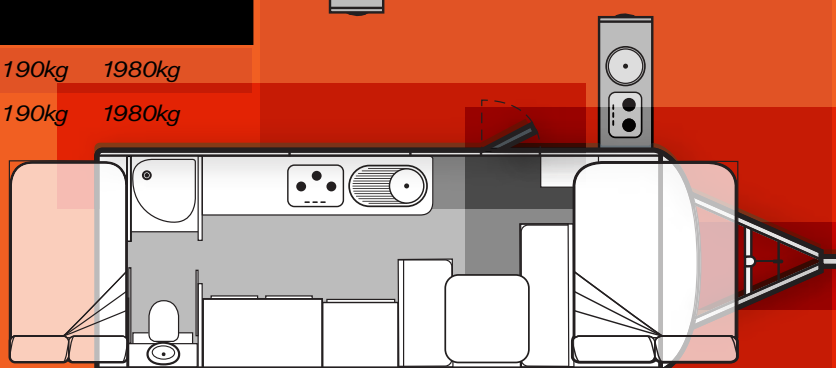

P/T 5010mm 6900mm 2560mm 2040mm 2415mm 165kg 1620kg

H/T 5010mm 6900mm 3000mm 1945mm 2490mm 190kg 1720kg

Golf Savannah 501-3 Pop Top/Hard Top Specifications

Golf Savannah Maxxi 501-3 Pop Top/Hard Top

	Exterior Body Length	Garage Length	Travel Height	Interior Height	Width (Awning)*	Ball Weight	Tare Weight
--	----------------------	---------------	---------------	-----------------	-----------------	-------------	-------------

P/T 5010mm 6900mm 2560mm 2040mm 2415mm 165kg 1620kg

H/T 3900mm 5670mm 3000mm 1945mm 2490mm 190kg 1720kg

*Includes awning width

Golf Savannah 531-1 Pop Top/Hard Top Specifications

	Exterior Body Length	Garage Length	Travel Height	Interior Height	Width (Awning)*	Ball Weight	Tare Weight
--	----------------------	---------------	---------------	-----------------	-----------------	-------------	-------------

P/T 5340mm 7100mm 2650mm 2040mm 2415mm 190kg 1980kg

H/T 3900mm 5670mm 3000mm 1945mm 2490mm 190kg 1980kg

*Includes awning width

Golf Savannah Maxxi 531-1 Pop Top/Hard Top

Get out and experience life with golf caravans