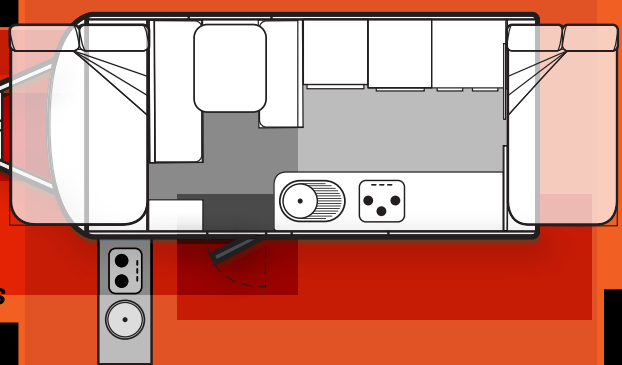

Golf Savannah Maxxi 501-3 Pop Top/Hard Top

Golf Savannah 531-1 Pop Top/Hard Top Specifications

	Exterior Body Length	Garage Length	Travel Height	Interior Height	Width (Awning)*	Ball Weight	Tare Weight

P/T 5340mm 7100mm 2650mm 2040mm 2415mm 190kg 1980kg

H/T 3900mm 5670mm 3000mm 1945mm 2490mm 190kg 1980kg

*Includes awning width