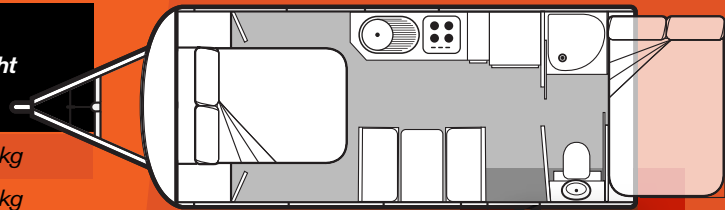

Golf Savannah Maxxi 573 Pop Top/Hard Top

Golf Savannah Maxxi 584-1 Hard Top Specifications

Exterior Body Length	Garage Length	Travel Height	Interior Height	Width (Awning)*	Ball Weight	Tare Weight

H/T 5860mm	7600mm	3000mm	1960mm	2490mm	-kg	-kg

*Includes awning width