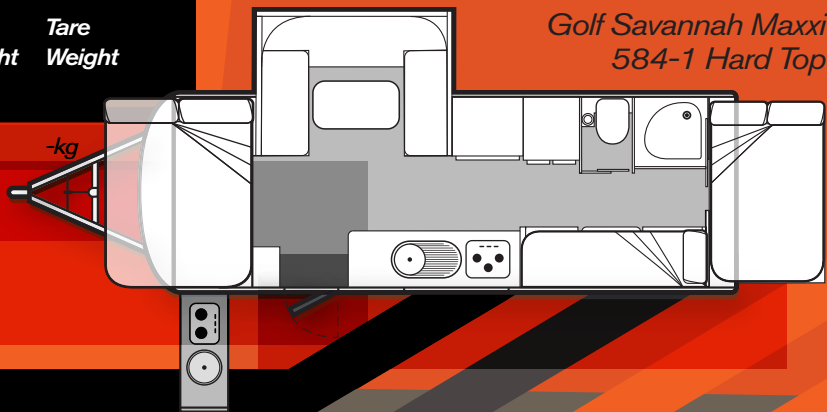

Golf Savannah Maxxi 584-1 Hard Top

Golf Savannah Maxxi 584-2 Hard Top Specifications

Exterior Body Length	Garage Length	Travel Height	Interior Height	Width (Awning)*	Ball Weight	Tare Weight

H/T 5860mm	7600mm	3000mm	1960mm	2490mm	-kg	-kg

*Includes awning width