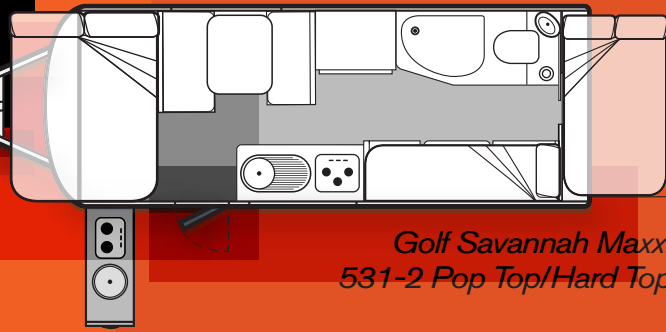

Get out and experience life with golf caravans

Golf Savannah Maxxi 531-2 Pop Top/Hard Top Specifications

Exterior Body Length	Garage Length	Travel Height	Interior Height	Width (Awning)*	Ball Weight	Tare Weight

P/T 5340mm	7100mm	2650mm	2040mm	2415mm	190kg	1980kg
H/T 5340mm	7100mm	3000mm	1945mm	2490mm	190kg	1980kg

*Includes awning width

Golf Savannah Maxxi 531-2 Pop Top/Hard Top

Golf Savannah Maxxi 573 Pop Top/Hard Top Specifications

Exterior Body Length	Garage Length	Travel Height	Interior Height	Width (Awning)*	Ball Weight	Tare Weight

P/T 5730mm	7050mm	2650mm	2040mm	2415mm	110kg	1795kg
H/T 5730mm	7050mm	3000mm	1945mm	2490mm	110kg	1795kg

*Includes awning width