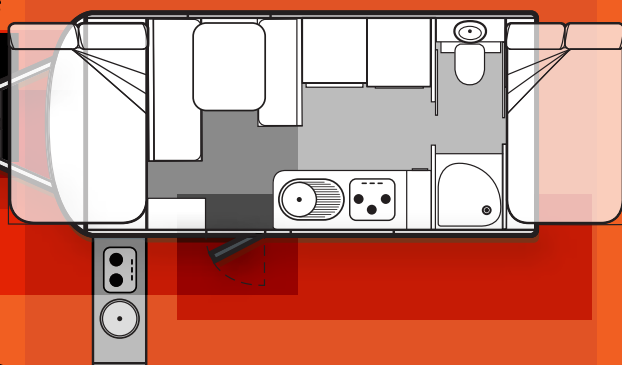

Golf Savannah Maxxi 501-1 Pop Top/Hard Top

Golf Savannah 501-2 Pop Top/Hard Top Specifications

Golf Savannah Maxxi 501-2 Pop Top/Hard Top

	Exterior Body Length	Garage Length	Travel Height	Interior Height	Width (Awning)*	Ball Weight	Tare Weight

P/T 5010mm 6900mm 2560mm 2040mm 2415mm 165kg 1620kg

H/T 5010mm 6900mm 3000mm 1945mm 2490mm 190kg 1720kg

Golf Savannah 501-3 Pop Top/Hard Top Specifications

	Exterior Body Length	Garage Length	Travel Height	Interior Height	Width (Awning)*	Ball Weight	Tare Weight

P/T 5010mm 6900mm 2560mm 2040mm 2415mm 165kg 1620kg

H/T 3900mm 5670mm 3000mm 1945mm 2490mm 190kg 1720kg

*Includes awning width